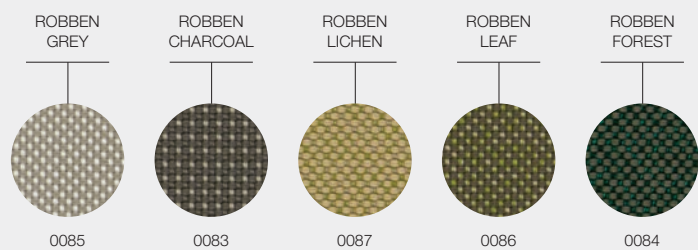

KAY FABRICS

DESIGNER · HENRIK PEDERSEN · DENMARK

GRADE C - OUTDOOR PERFORMANCE FABRICS

UK FR (FIRE RESISTANT) FABRICS