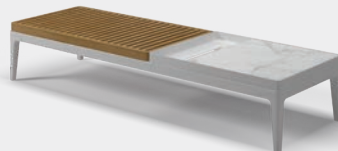

COFFEE TABLE BIANCO CERAMIC

W · 50 L · 151 H · 30

White colour powder coated aluminium frame.
Buffed finish slatted teak & Bianco colour ceramic table top.

ITEM NUMBER

7185WB : White Frame / Bianco Ceramic Top
100177 : Protective Cover

SFR 174

SFR 2,204