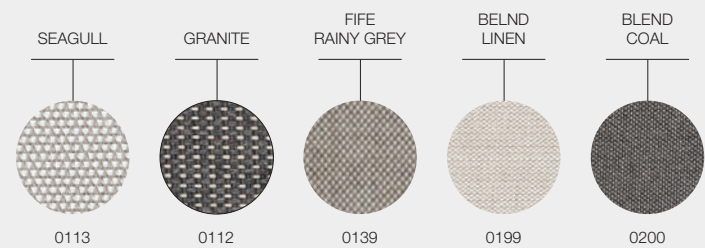

LIMA FABRICS

DESIGNER · HENRIK PEDERSEN · DENMARK

GRADE A - WATER RESISTANT FABRICS

GRADE B - WATER RESISTANT FABRICS

UK FR (FIRE RESISTANT) FABRICS

GRADE B - OUTDOOR PERFORMANCE FABRICS

LIMA FABRICS

DESIGNER · HENRIK PEDERSEN · DENMARK