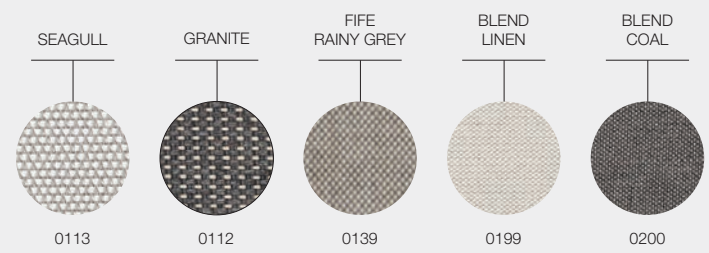

GRADE B - OUTDOOR PERFORMANCE FABRICS

GRAND WEAVE FABRICS

DESIGNER · HENRIK PEDERSEN · DENMARK

GRADE B - WATER RESISTANT FABRICS

UK FR (FIRE RESISTANT) FABRICS

GRADE C - OUTDOOR PERFORMANCE FABRICS

GRAND WEAVE LOUNGE