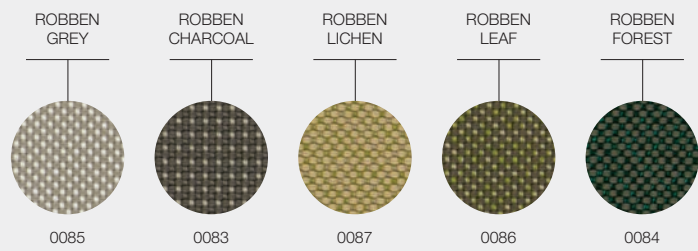

GRADE C - OUTDOOR PERFORMANCE FABRICS