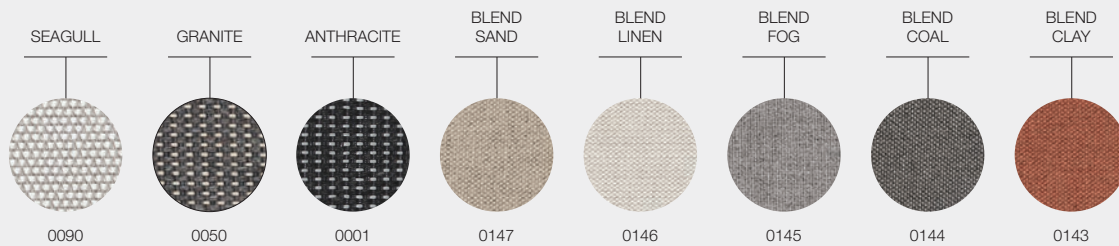

ITEM NUMBERS

104771 : Coffee Table
104788 : Glass Table Top SFR 638
104951 : Protective Cover SFR 168

TEAK FINISH

BUFFED
FINISH TEAK

WICKER COLOUR

WHEAT

TABLE TOP

GREY
GLASS

LIMA FABRICS

DESIGNER · HENRIK PEDERSEN · DENMARK

GRADE A - WATER RESISTANT FABRICS

GRADE B - WATER RESISTANT FABRICS

UK FR (FIRE RESISTANT) FABRICS

GRADE B - OUTDOOR PERFORMANCE FABRICS

LIMA FABRICS

DESIGNER · HENRIK PEDERSEN · DENMARK