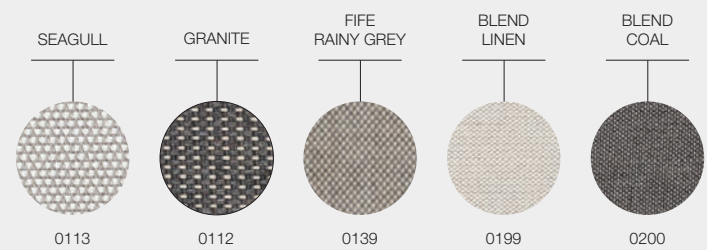

UK FR (FIRE RESISTANT) FABRICS