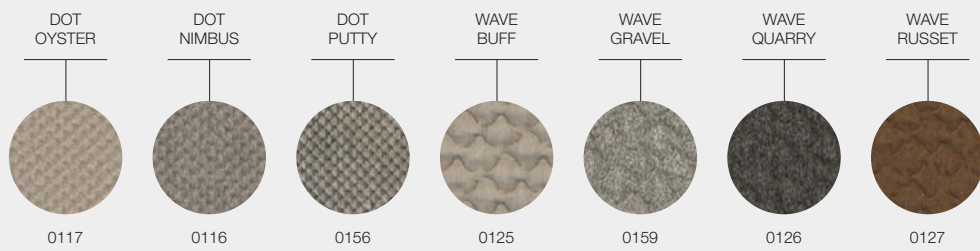

GRADE D - SOFT TOUCH FABRICS