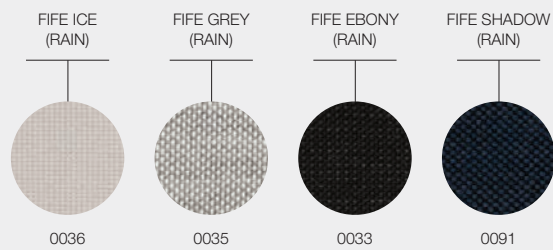

CRADLE FABRICS

DESIGNER · HENRIK PEDERSEN · DENMARK

GRADE B - WATER RESISTANT FABRICS