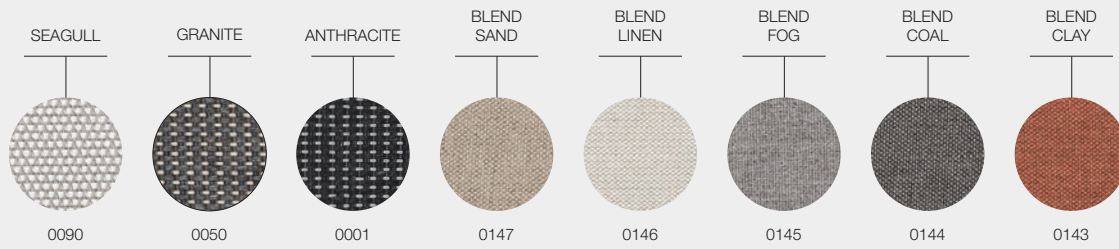

FRAME COLOURS

(TEXTURED)
METEOR

(TEXTURED)
WHITE

TEAK FINISH

BUFFED
FINISH TEAK

GRAND WEAVE FABRICS

DESIGNER · HENRIK PEDERSEN · DENMARK

GRADE A - WATER RESISTANT FABRICS