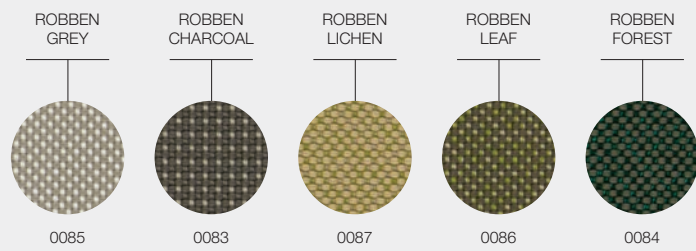

GRADE B - OUTDOOR PERFORMANCE FABRICS

CRADLE FABRICS

DESIGNER · HENRIK PEDERSEN · DENMARK

GRADE B - WATER RESISTANT FABRICS

UK FR (FIRE RESISTANT) FABRICS

GRADE C - OUTDOOR PERFORMANCE FABRICS

VISTA LOUNGE

DESIGNER · CARSTEN ASTHEIMER · UK