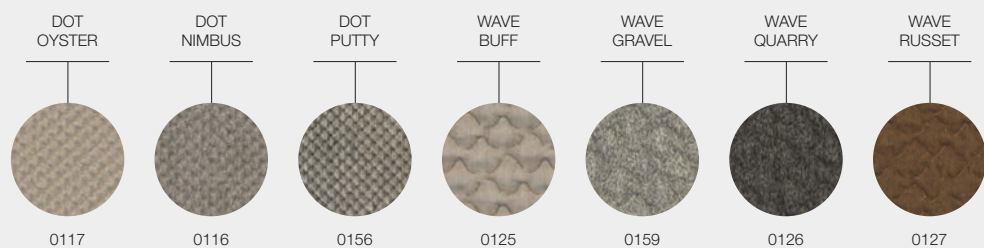

GRADE D - SOFT TOUCH FABRICS

LOOP

LOOP LOUNGE

DESIGNER · HENRIK PEDERSEN · DENMARK

GRADE A
SFR 2,552

GRADE B
SFR 2,900

GRADE C
SFR 3,132

GRADE D
SFR 3,364