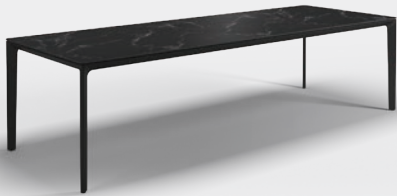

SFR 6,612

100cm x 280cm DINING TABLE CERAMIC

W · 100 L · 280 H · 73

Powder coated aluminium frame.
Nero colour, one piece ceramic table top.
Without parasol hole. Seats 10

ITEM NUMBERS

7637M : Meteor Frame / Nero Ceramic Top
7637W : White Frame / Nero Ceramic Top
100136 : Protective Cover

SFR 319