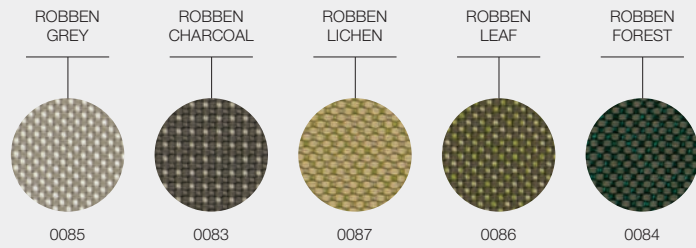

LIMA FABRICS

DESIGNER · HENRIK PEDERSEN · DENMARK

GRADE C - OUTDOOR PERFORMANCE FABRICS