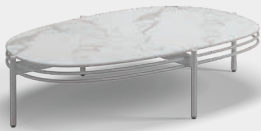

DUNE DINING / LOUNGE

DESIGNER · SEBASTIAN HERKNER · GERMANY

SFR 2,900

SFR 4,292

SFR 4,640

DINING CHAIR

W · 63 D · 63 H · 79 SH · 45 AH · 73

Powder coated aluminium & buffed finish teak frame.
Upholstered outdoor fabric seat cushion included. Protective cover included. Outdoor fabric backrest blanket & scatter cushion included.

ITEM NUMBERS

100307 : Meteor Frame
100308 : White Frame
100309 : Brick Frame

The Dune Dining Chair is available in 3 frame colours and 4 standard fabric combinations. See page opposite for details.

110cm x 230cm DINING TABLE

W · 110 L · 230 H · 74

Buffed finish teak frame.
Grey colour, one piece tempered glass table top.
Seats 8

ITEM NUMBERS

100442 : Buffed Teak Frame / Grey Glass Top
104715 : Protective Cover (Full Drop)

SFR 441

110cm x 300cm DINING TABLE

W · 300 D · 93 H · 73 SH · 44 AH · 61.5

Buffed finish teak frame.
Grey colour, one piece tempered glass table top.
Seats 10

ITEM NUMBERS

100774 : Buffed Teak Frame / Grey Glass Top
104717 : Protective Cover (Full Drop)

SFR 557

SFR 2,320

SFR 1,392

COFFEE TABLE

W · 83.5 L · 131 H · 30

Powder coated aluminium frame. One piece ceramic table top.

ITEM NUMBERS

103746 : Meteor Frame / Nero Top
103747 : Meteor Frame / Bianco Top
103748 : White Frame / Nero Top
103749 : White Frame / Bianco Top
103750 : Brick Frame / Nero Top
103751 : Brick Frame / Bianco Top

SIDE TABLE

W · 64 L · 65.5 H · 44

Powder coated aluminium frame. One piece ceramic table top.

ITEM NUMBERS

103752 : Meteor Frame / Nero Top
103753 : Meteor Frame / Bianco Top
103754 : White Frame / Nero Top
103755 : White Frame / Bianco Top
103756 : Brick Frame / Nero Top
103757 : Brick Frame / Bianco Top

FRAME COLOURS

(TEXTURED)
METEOR

(TEXTURED)
WHITE

(TEXTURED)
BRICK

DINING TABLE TOP

GREY
GLASS

OCCASIONAL TABLE TOPS

NERO
CERAMIC

BIANCO
CERAMIC