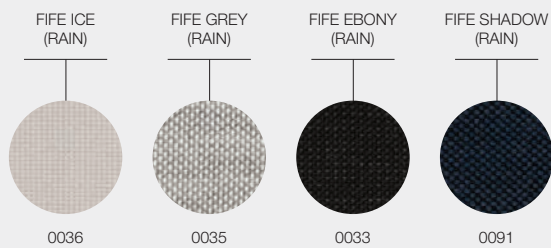

GRADE B - WATER RESISTANT FABRICS