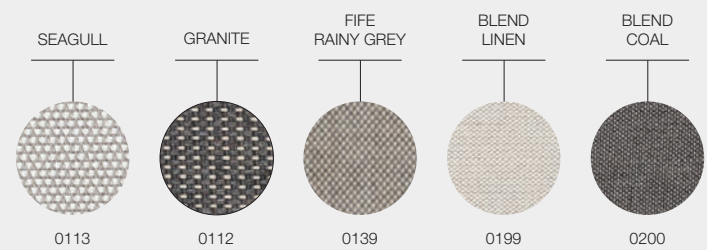

GRADE B - OUTDOOR PERFORMANCE FABRICS

CRADLE FABRICS

DESIGNER · HENRIK PEDERSEN · DENMARK

GRADE B - WATER RESISTANT FABRICS

UK FR (FIRE RESISTANT) FABRICS

GRADE C - OUTDOOR PERFORMANCE FABRICS

VISTA LOUNGE

DESIGNER · CARSTEN ASTHEIMER · UK