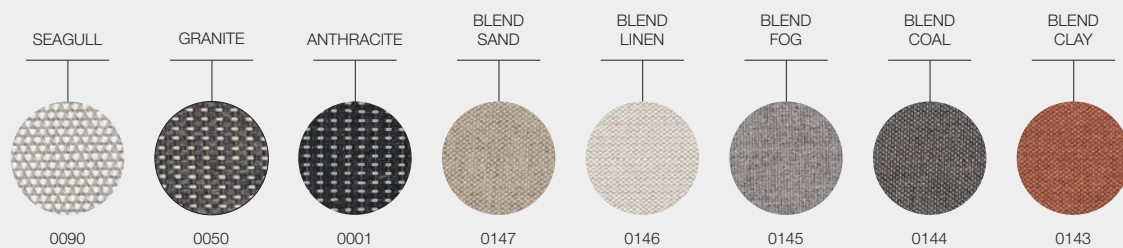

TEAK FINISH

BUFFED
FINISH TEAK

LOOP FABRICS

DESIGNER · HENRIK PEDERSEN · DENMARK

GRADE A - WATER RESISTANT FABRICS

GRADE B - OUTDOOR PERFORMANCE FABRICS

LOOP FABRICS

DESIGNER · HENRIK PEDERSEN · DENMARK