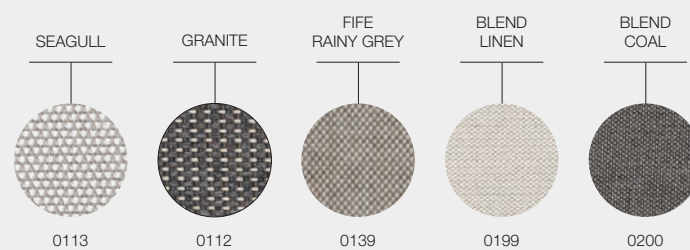

KAY FABRICS

DESIGNER · HENRIK PEDERSEN · DENMARK

GRADE C - OUTDOOR PERFORMANCE FABRICS

UK FR (FIRE RESISTANT) FABRICS