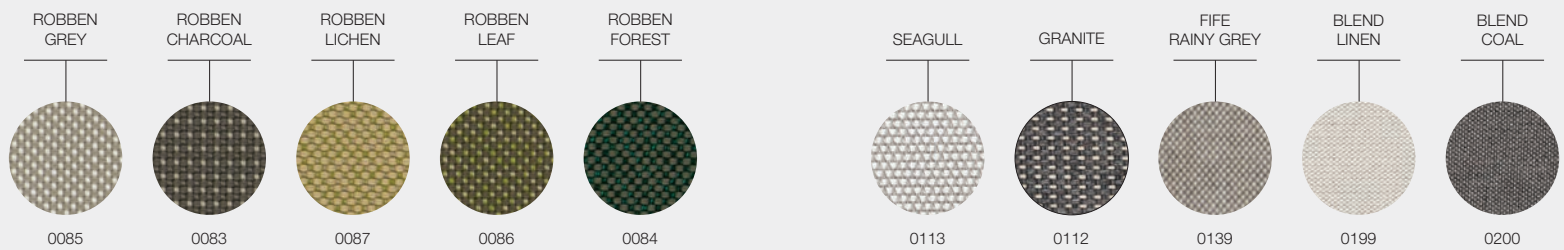

MAYA FABRICS

DESIGNER · MARK GABBERTAS · UK

GRADE A - WATER RESISTANT FABRICS

GRADE B - OUTDOOR PERFORMANCE FABRICS

MAYA FABRICS

DESIGNER · MARK GABBERTAS · UK

GRADE C - OUTDOOR PERFORMANCE FABRICS

UK FR (FIRE RESISTANT) FABRICS