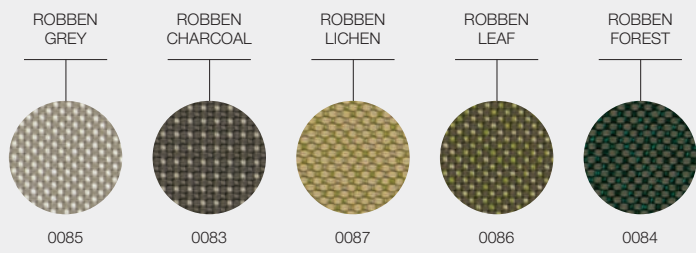

GRADE B - OUTDOOR PERFORMANCE FABRICS

GRAND WEAVE FABRICS

DESIGNER · HENRIK PEDERSEN · DENMARK

GRADE B - WATER RESISTANT FABRICS

UK FR (FIRE RESISTANT) FABRICS

GRADE C - OUTDOOR PERFORMANCE FABRICS

GRAND WEAVE LOUNGE