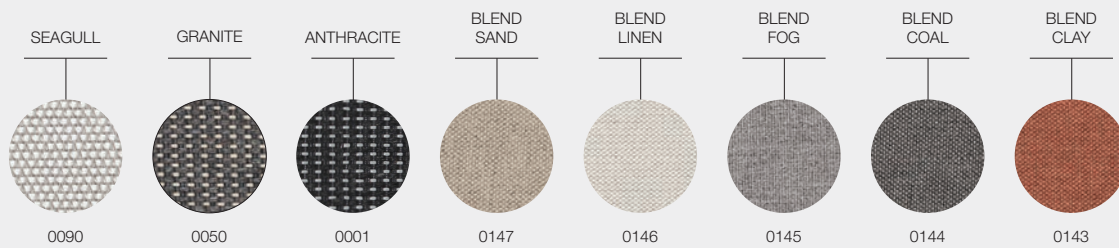

BAY FABRICS

DESIGNER · HENRIK PEDERSEN · DENMARK

GRADE A - WATER RESISTANT FABRICS