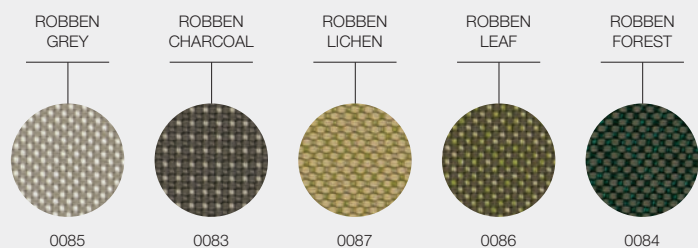

DESIGNER · HENRIK PEDERSEN · DENMARK

GRADE A - WATER RESISTANT FABRICS

GRADE B - OUTDOOR PERFORMANCE FABRICS

BAY FABRICS

DESIGNER · HENRIK PEDERSEN · DENMARK

GRADE C - OUTDOOR PERFORMANCE FABRICS

UK FR (FIRE RESISTANT) FABRICS