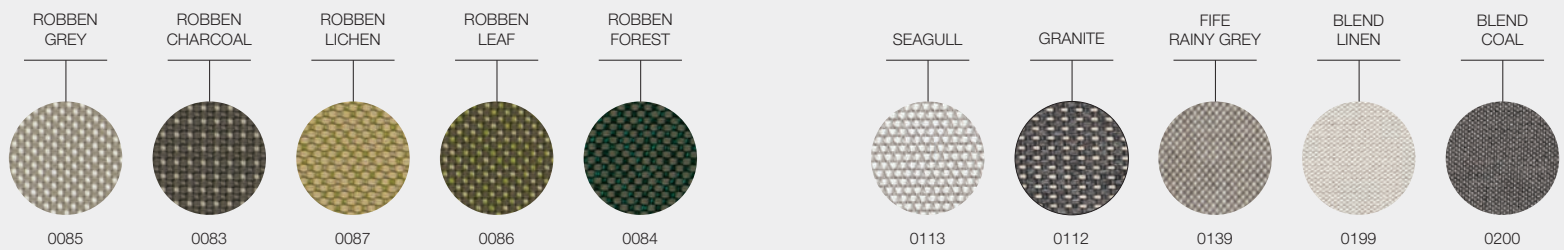

FERN FABRICS

DESIGNER · SEBASTIAN HERKNER · GERMANY

GRADE C - OUTDOOR PERFORMANCE FABRICS

UK FR (FIRE RESISTANT) FABRICS