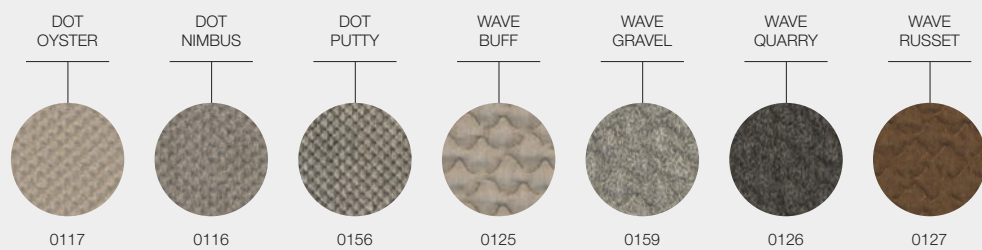

GRADE D - SOFT TOUCH FABRICS