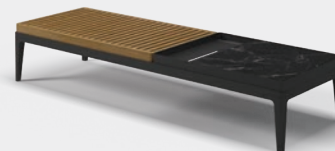

COFFEE TABLE NERO CERAMIC

W · 50 L · 151 H · 30

Meteor colour powder coated aluminium frame.
Buffed finish slatted teak & Nero colour ceramic table top.

ITEM NUMBER

7187MB : Meteor Frame / Nero Ceramic Top
100177 : Protective Cover

SFR 174