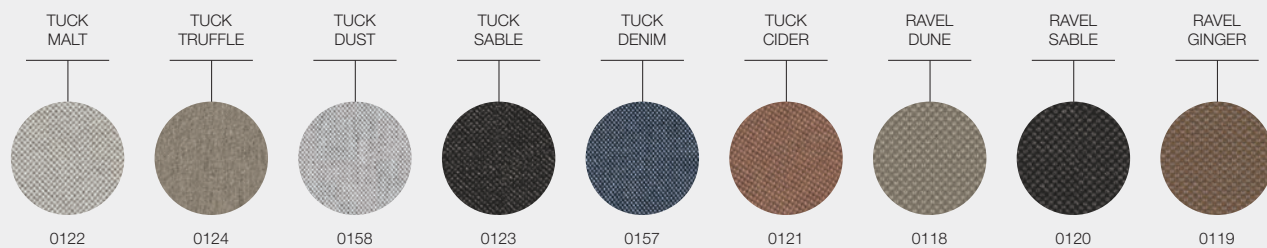

GRADE D - SOFT TOUCH FABRICS