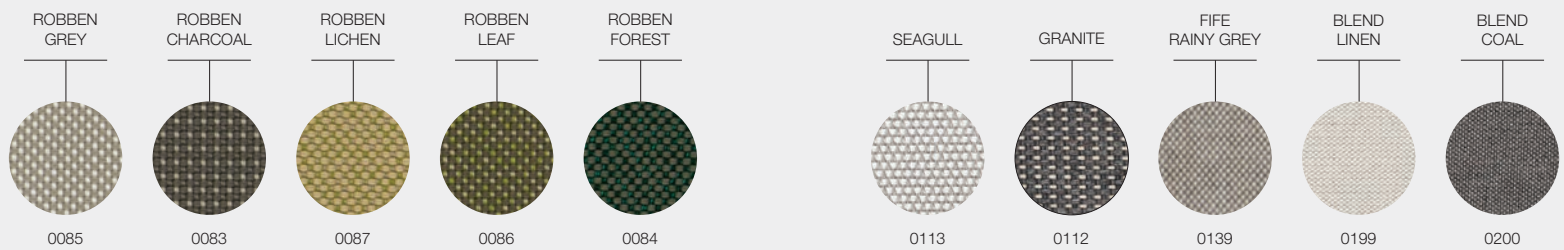

LOOP FABRICS

DESIGNER · HENRIK PEDERSEN · DENMARK

GRADE C - OUTDOOR PERFORMANCE FABRICS

UK FR (FIRE RESISTANT) FABRICS