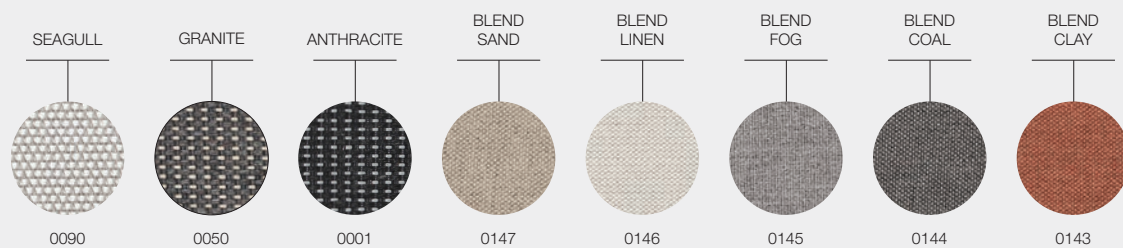

NERO
CERAMIC

BIANCO
CERAMIC

GRID FABRICS

DESIGNER · HENRIK PEDERSEN · DENMARK

GRADE A - WATER RESISTANT FABRICS

GRADE B - OUTDOOR PERFORMANCE FABRICS

GRID FABRICS

DESIGNER · HENRIK PEDERSEN · DENMARK