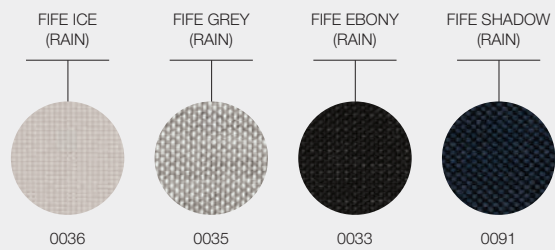

GRID FABRICS

DESIGNER · HENRIK PEDERSEN · DENMARK

GRADE B - WATER RESISTANT FABRICS