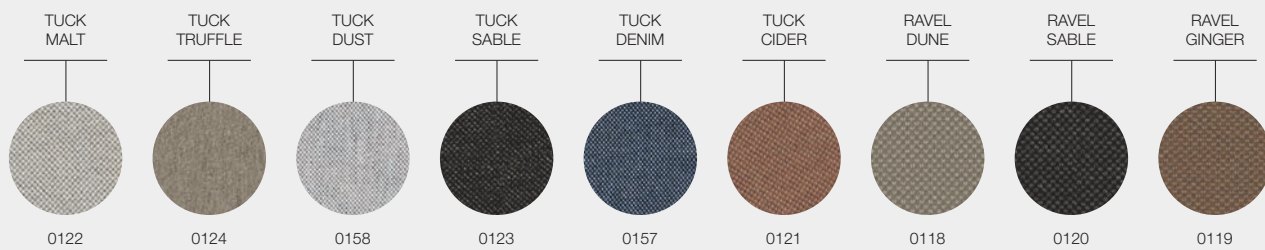

GRADE D - SOFT TOUCH FABRICS