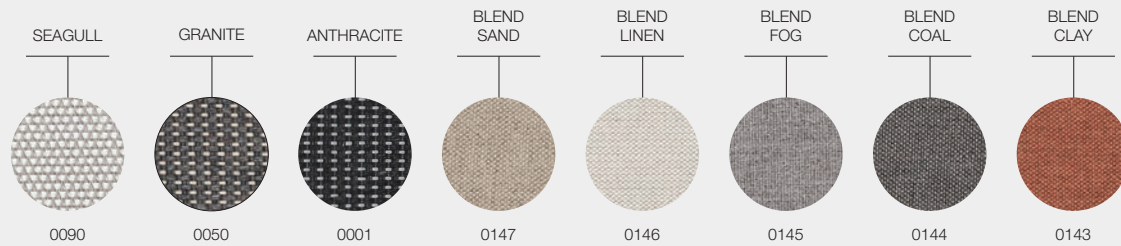

FRAME COLOURS

(TEXTURED)
METEOR

(TEXTURED)
WHITE

TEAK FINISH

BUFFED
FINISH TEAK

CRADLE FABRICS

DESIGNER · HENRIK PEDERSEN · DENMARK

GRADE A - WATER RESISTANT FABRICS