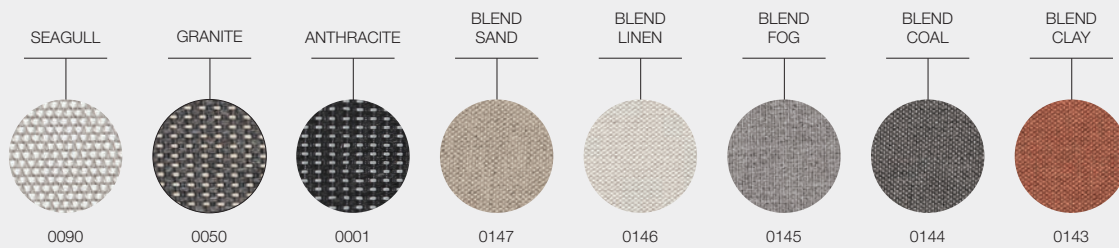

(TEXTURED)
WHITE

VISTA FABRICS

DESIGNER · CARSTEN ASTHEIMER · UK

GRADE A - WATER RESISTANT FABRICS

GRADE B - OUTDOOR PERFORMANCE FABRICS

VISTA FABRICS

DESIGNER · CARSTEN ASTHEIMER · UK

GRADE C - OUTDOOR PERFORMANCE FABRICS