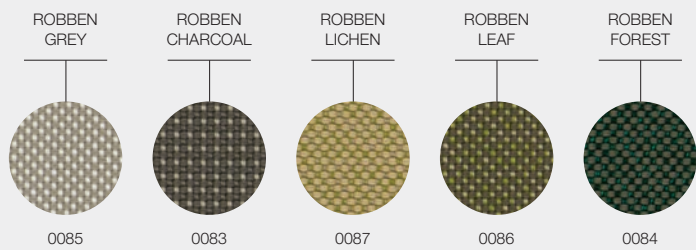

(TEXTURED)
WHITE

VISTA FABRICS

DESIGNER · CARSTEN ASTHEIMER · UK

GRADE A - WATER RESISTANT FABRICS

GRADE B - OUTDOOR PERFORMANCE FABRICS

VISTA FABRICS

DESIGNER · CARSTEN ASTHEIMER · UK

GRADE C - OUTDOOR PERFORMANCE FABRICS