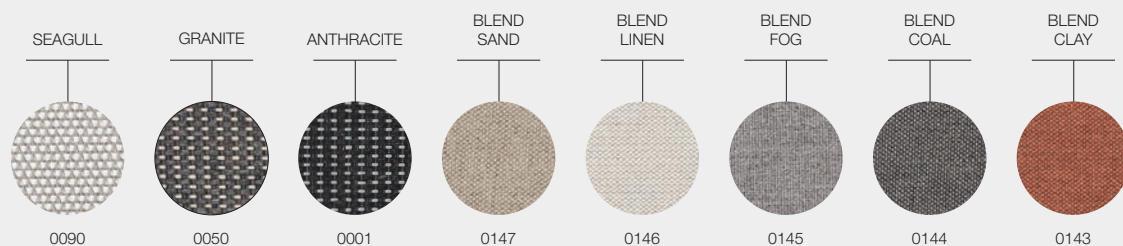

MAYA FABRICS

DESIGNER · MARK GABBERTAS · UK

GRADE A - WATER RESISTANT FABRICS