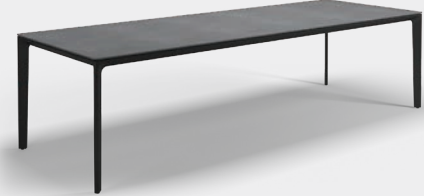

SFR 6,612

100cm x 280cm DINING TABLE CERAMIC

W · 100 L · 280 H · 73

Powder coated aluminium frame.
Pumice colour, one piece ceramic table top.
Without parasol hole. Seats 8

ITEM NUMBERS

7632M : Meteor Frame / Pumice Ceramic Top
7632W : White Frame / Pumice Ceramic Top
100136 : Protective Cover

SFR 319

FRAME COLOURS

(TEXTURED)
METEOR

(TEXTURED)
WHITE

TABLE TOPS

BUFFED
FINISH TEAK

NERO
CERAMIC

BIANCO
CERAMIC

PUMICE
CERAMIC

METEOR
ALUMINIUM

WHITE
ALUMINIUM