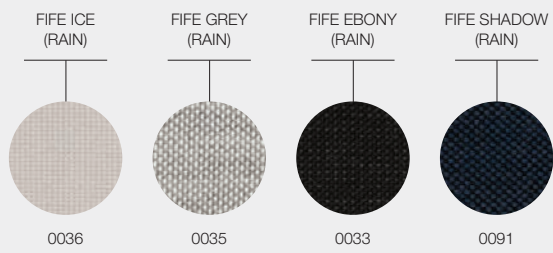

GRAND WEAVE FABRICS

DESIGNER · HENRIK PEDERSEN · DENMARK

GRADE B - WATER RESISTANT FABRICS